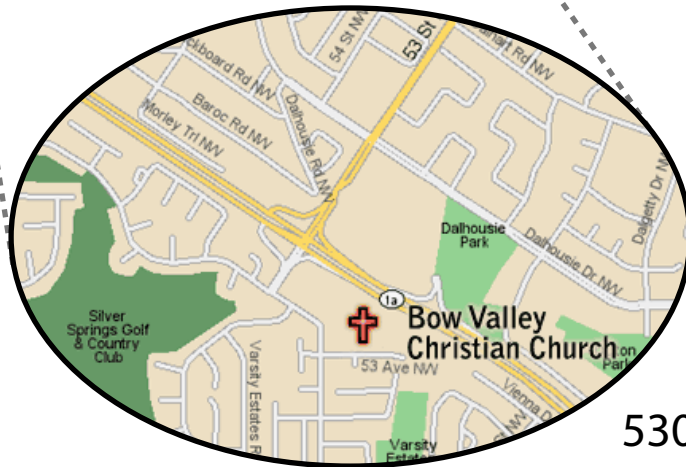

Directions to Bow Valley Christian Church

5300 - 53 Ave NW
286-5300